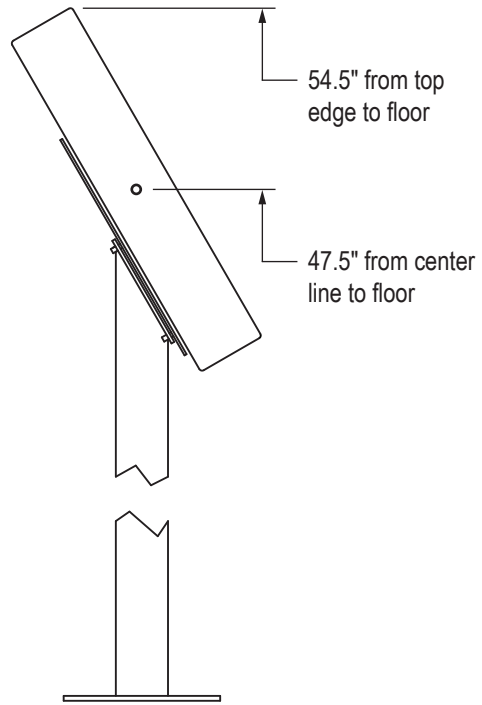

Side Views

15" Model

17" Model

Pedestal Plate (in bottom of Pedestal for hidden cable access)

Side Views

19" Model

22" Model

Pedestal Plate (in bottom of Pedestal for hidden cable access)

Side Views

23" Model

Pedestal Plate (in bottom of Pedestal for hidden cable access)