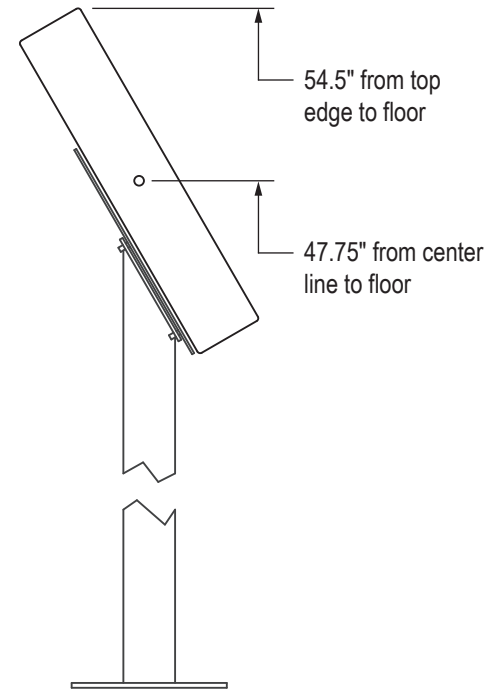

Side Views

15" Model

17" Model

Pedestal Plate (in bottom of Pedestal for hidden cable access)

Side Views

19" Model

22" Model

Pedestal Plate (in bottom of Pedestal for hidden cable access)

Side Views

23" Model

Pedestal Plate (in bottom of Pedestal for hidden cable access)