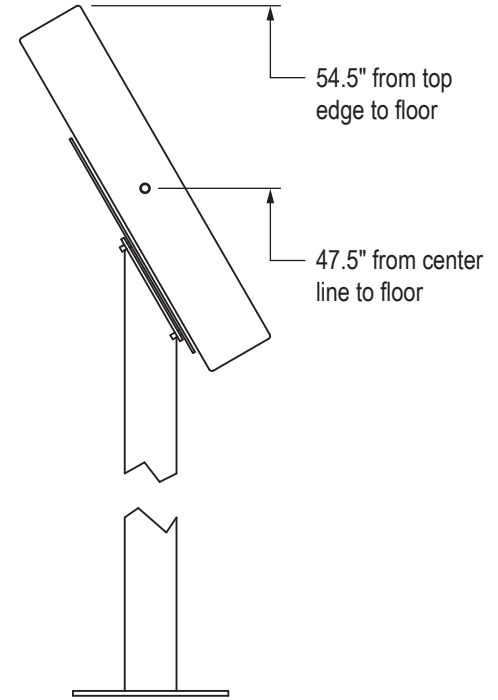

Side Views

15" Model

17" Model

Pedestal Plate (in bottom of Pedestal for hidden cable access)

Side Views

19" Model

22" Model

Pedestal Plate (in bottom of Pedestal for hidden cable access)

Side Views

23" Model

Pedestal Plate (in bottom of Pedestal for hidden cable access)