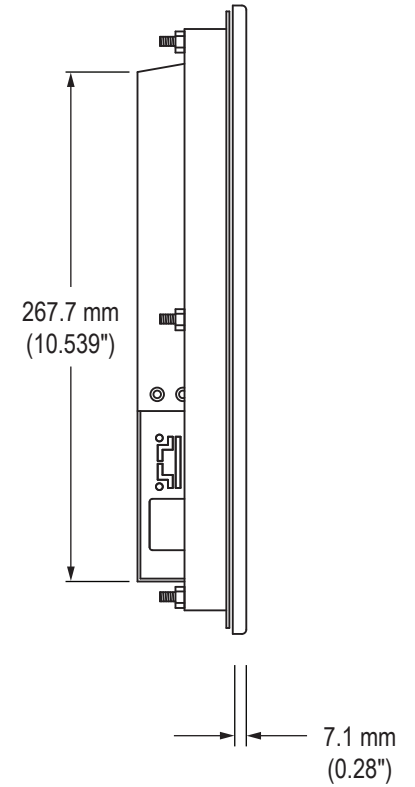

Front View

Side View

Rear View (showing Cutout Dimensions)

Bottom View

### Cable Connections

Rear View

CONTROL PANEL  
BUTTONS

POWER INPUT

Bottom View

SERIAL (RS-232) (for Touch Screen option)

POWER INPUT

DVI VIDEO