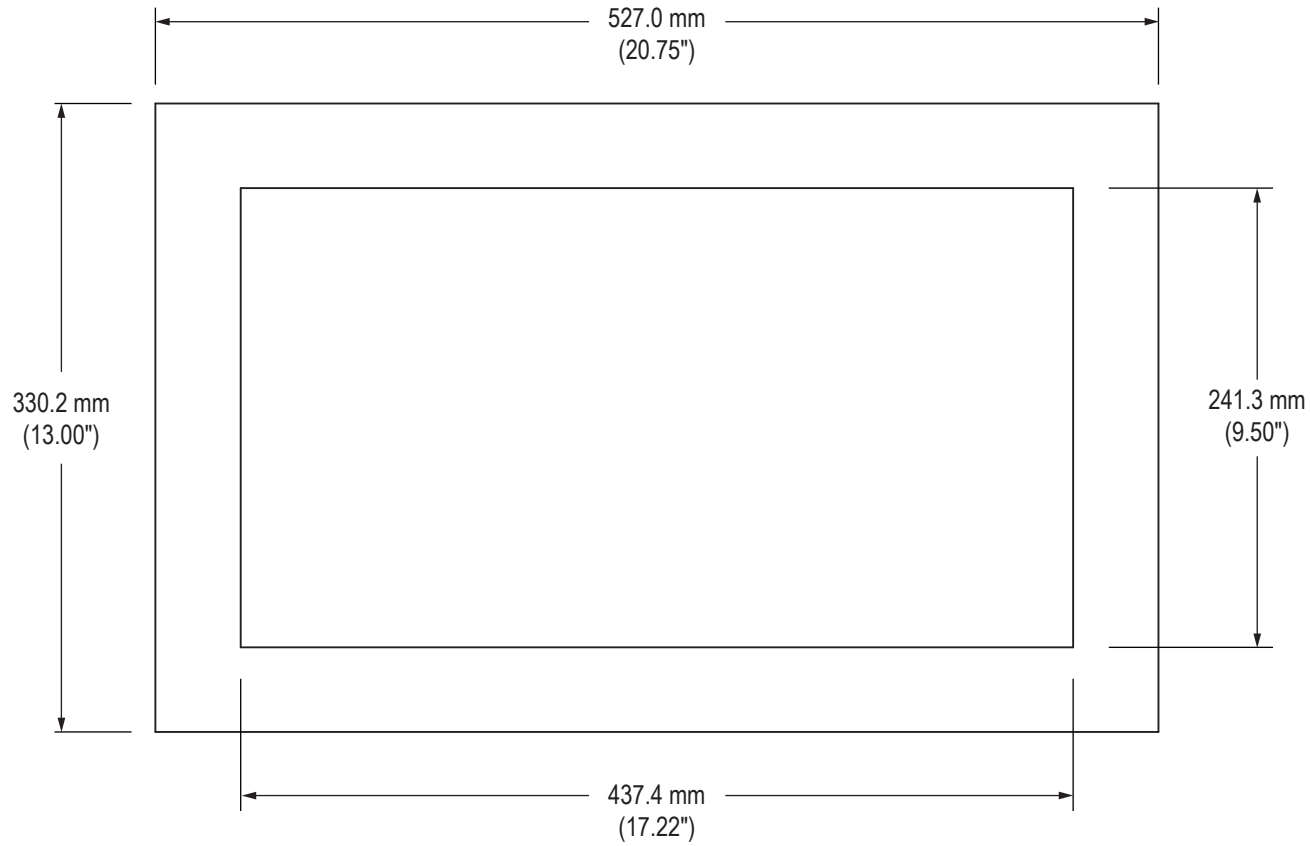

Front View

Side View

Rear View (showing Cutout Dimensions)

Bottom View

### Cable Connections

Rear View

CONTROL PANEL  
BUTTONS

POWER INPUT

Bottom View

SERIAL (RS-232) (for Touch Screen option)

POWER INPUT

DVI VIDEO