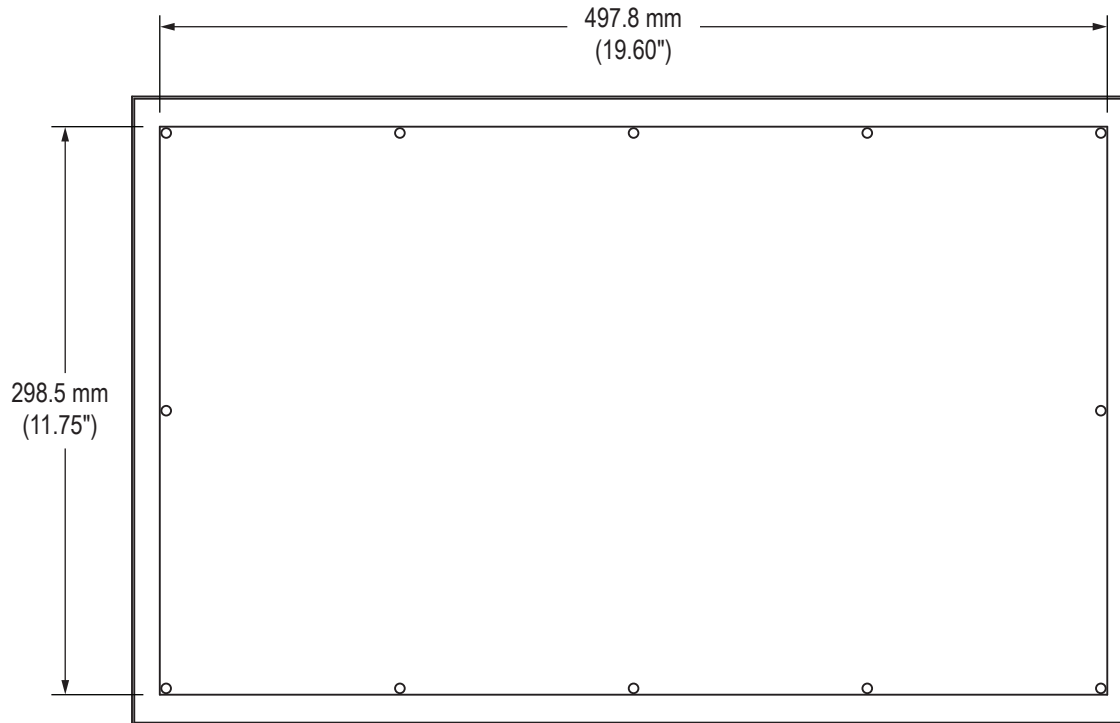

Front View

Side View

Rear View (showing Cutout Dimensions)

Bottom View

### Cable Connections

Rear View

CONTROL PANEL  
BUTTONS

POWER INPUT

Bottom View

SERIAL (RS-232) (for Touch Screen option)

POWER INPUT

DVI VIDEO