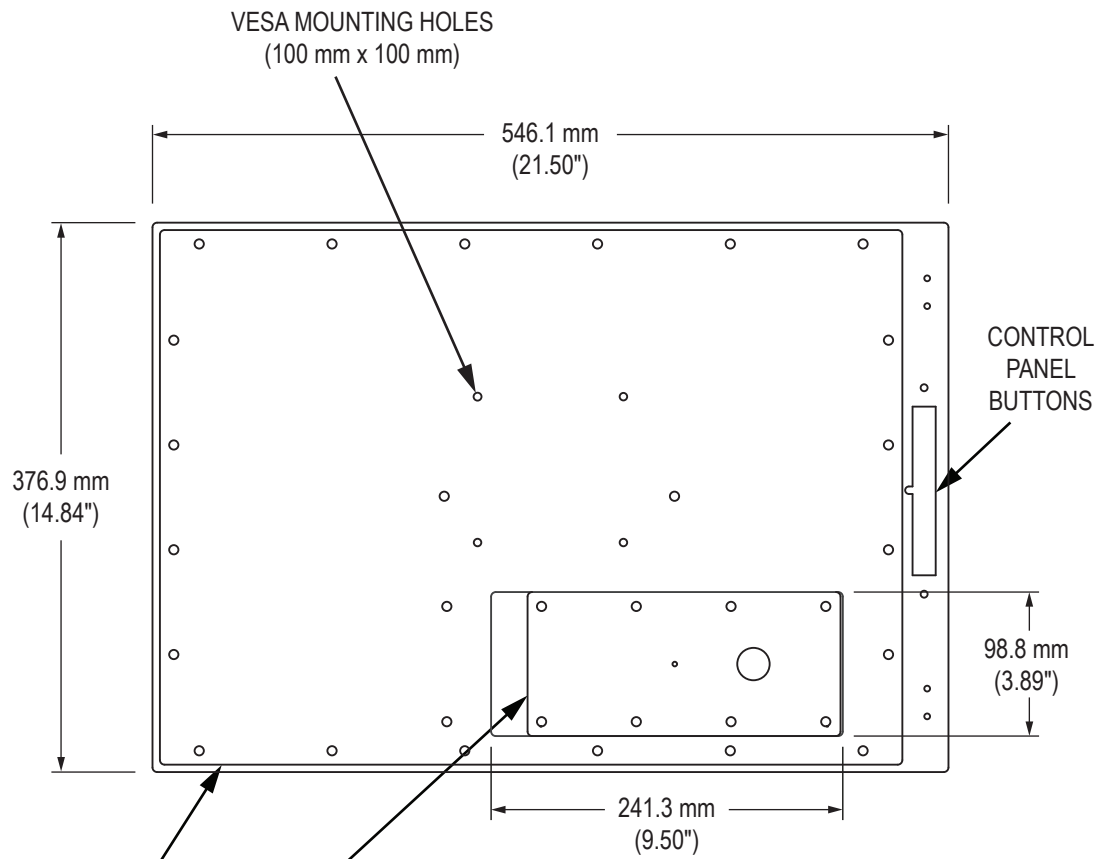

Front View

Side View

Rear View

REAR PANEL

CABLE ENTRY (4 Models):
 NEMA 2, 12/4, or 12/4/4X Compression Gland
 NEMA 12/4 or 12/4/4X Conduit Cable Exit
 NEMA 12/4 or 12/4/4X PermaGland
 NEMA 12/4 or 12/4/4X Cover Plate with Pilot Hole