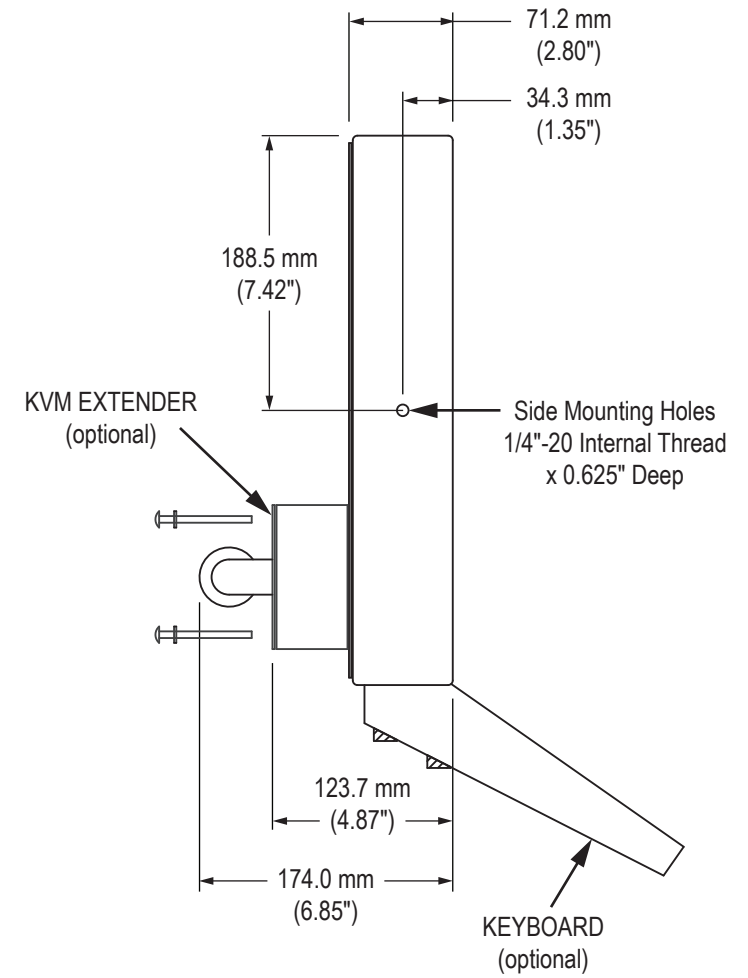

Front View

Side View

Rear View

REAR PANEL

CABLE ENTRY (4 Models):
 NEMA 2, 12/4, or 12/4/4X Compression Gland
 NEMA 12/4 or 12/4/4X Conduit Cable Exit
 NEMA 12/4 or 12/4/4X PermaGland
 NEMA 12/4 or 12/4/4X Cover Plate with Pilot Hole