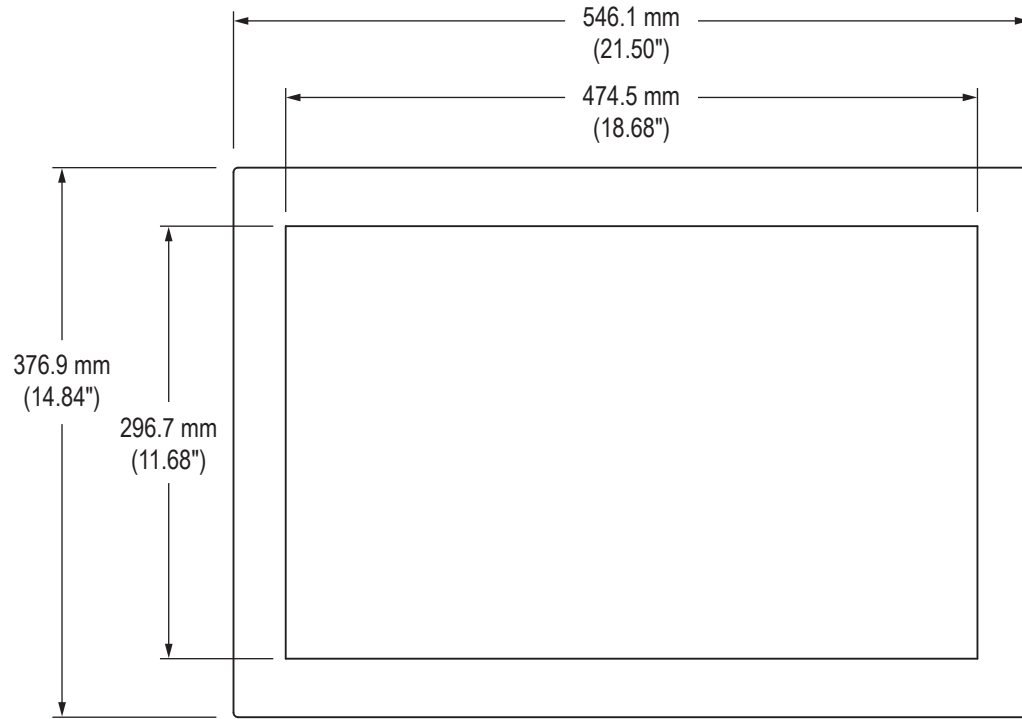

Front View

Side View

Rear View

REAR PANEL

CABLE ENTRY (4 Models):
 NEMA 2, 12/4, or 12/4/4X Compression Gland
 NEMA 12/4 or 12/4/4X Conduit Cable Exit
 NEMA 12/4 or 12/4/4X PermaGland
 NEMA 12/4 or 12/4/4X Cover Plate with Pilot Hole