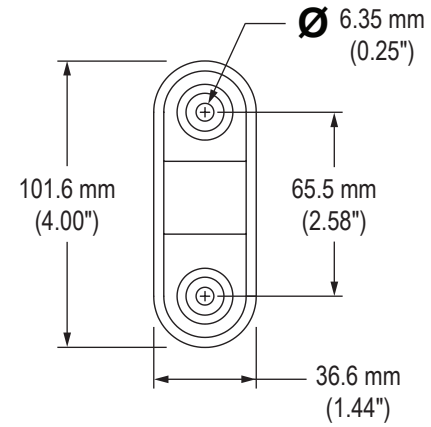

Side View

Rear View of Mounting Bracket

Side View with 3.5" Extension Arm