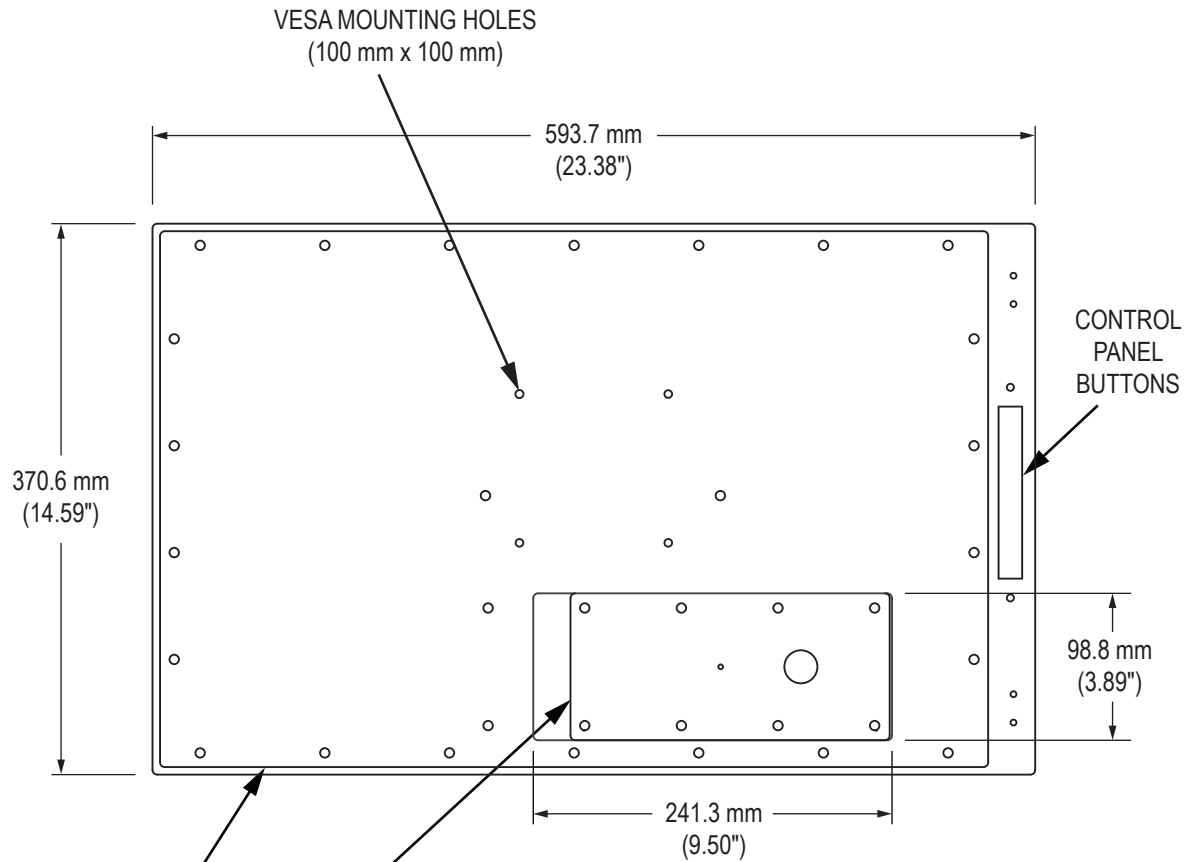

Front View

Side View

Rear View

CABLE ENTRY (4 Models):
 NEMA 2, 12/4, or 12/4/4X Compression Gland
 NEMA 12/4 or 12/4/4X Conduit Cable Exit
 NEMA 12/4 or 12/4/4X PermaGland
 NEMA 12/4 or 12/4/4X Cover Plate with Pilot Hole