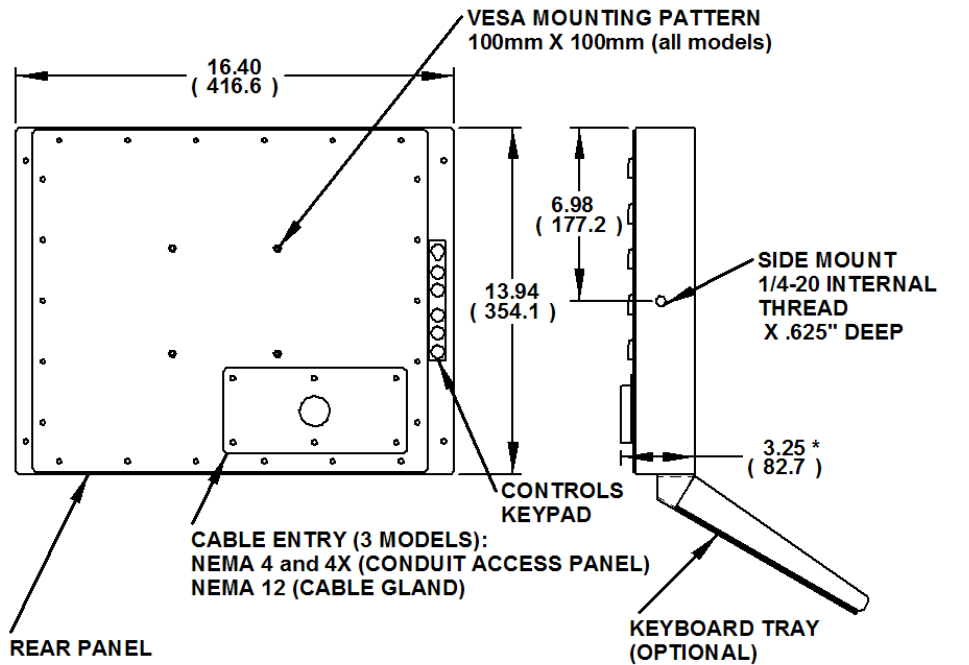

# Envelope Drawings

## 17" Universal Mount Industrial Monitors

### Rear and Side Views

\* DOES NOT APPLY TO CONDUIT CONNECTION ON NEMA 4/4X