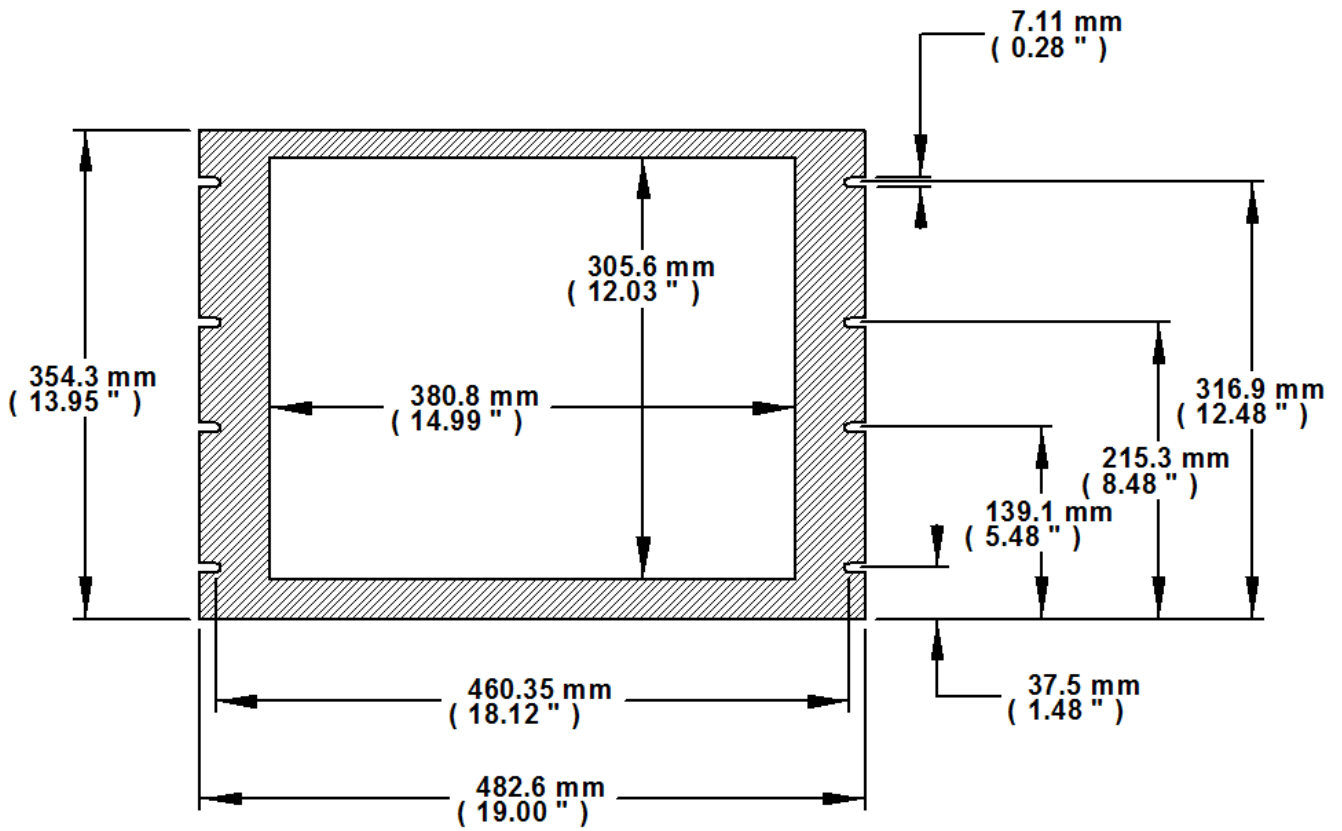

Envelope Drawings

HIS-RL19-CxDD - Industrial LCD Monitor

Front View

Bottom and Rear View (showing cutout dimensions)