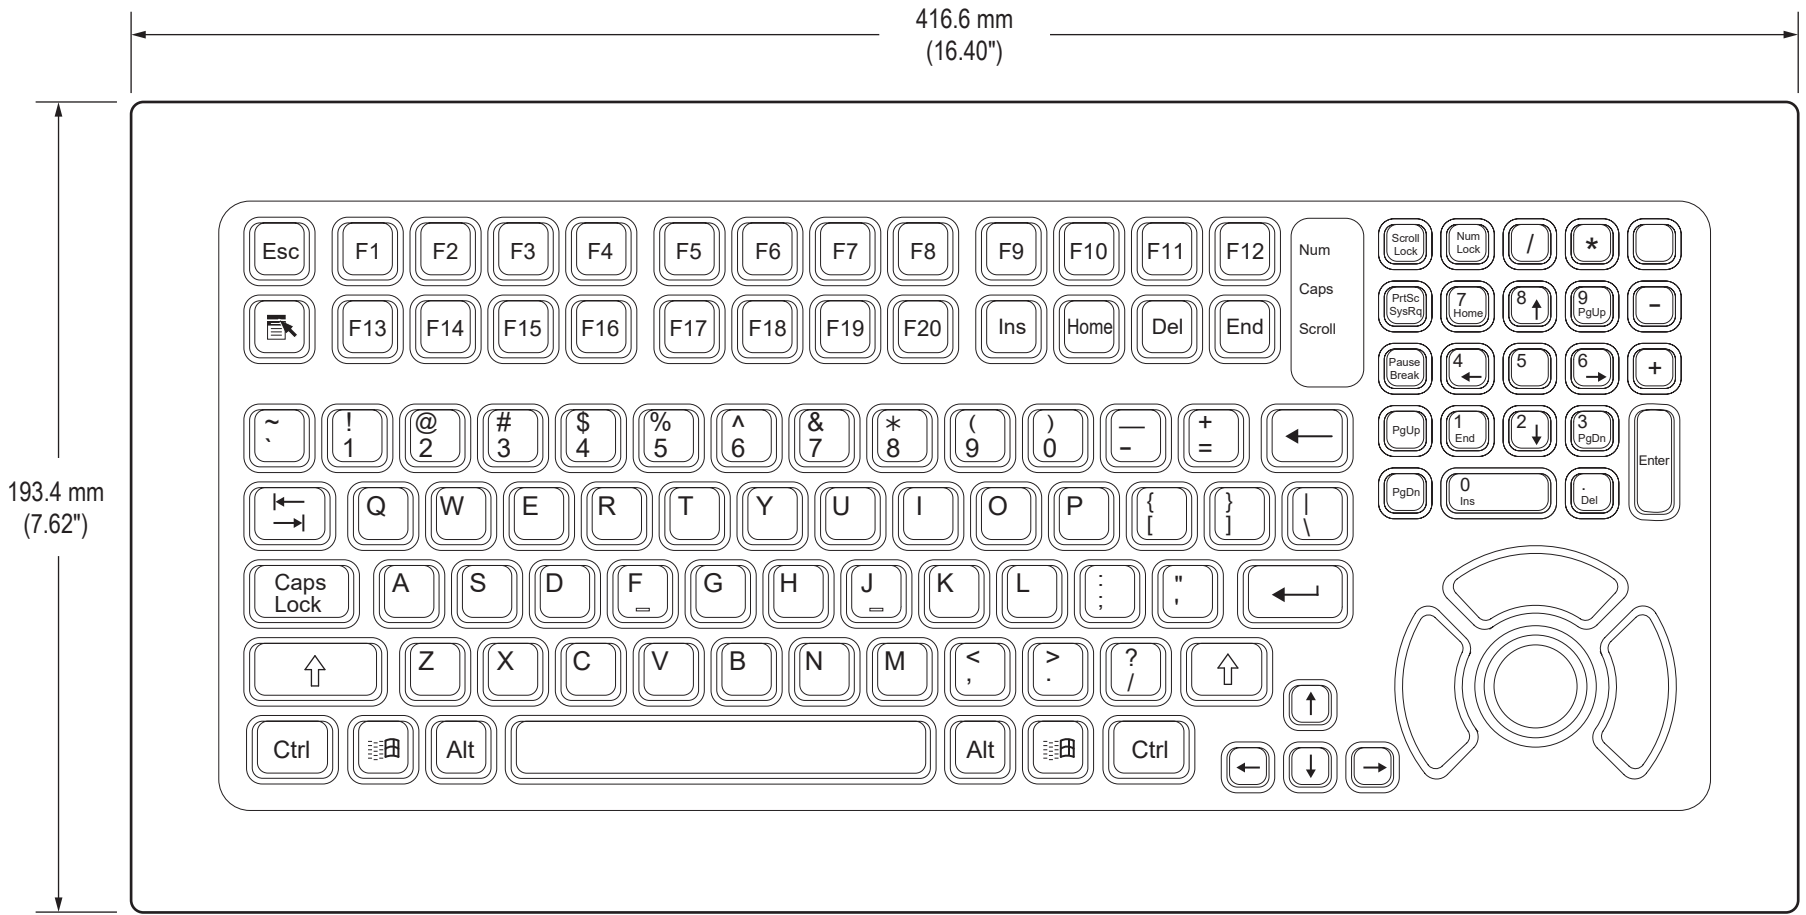

### Side View

# Detailed Top View Showing Keys (KB-M2-EXT series)

(Note: portion joined to monitor not shown)

Mechanical Drawing – Monitor-Mounted Keyboard

# Detailed Top View Showing Keys (KB-R2-EXT series)

(Note: portion joined to monitor not shown)

Mechanical Drawing – Monitor-Mounted Keyboard

### Detailed Top View Showing Keys (KB-R3-EXT series)

(Note: portion joined to monitor not shown)