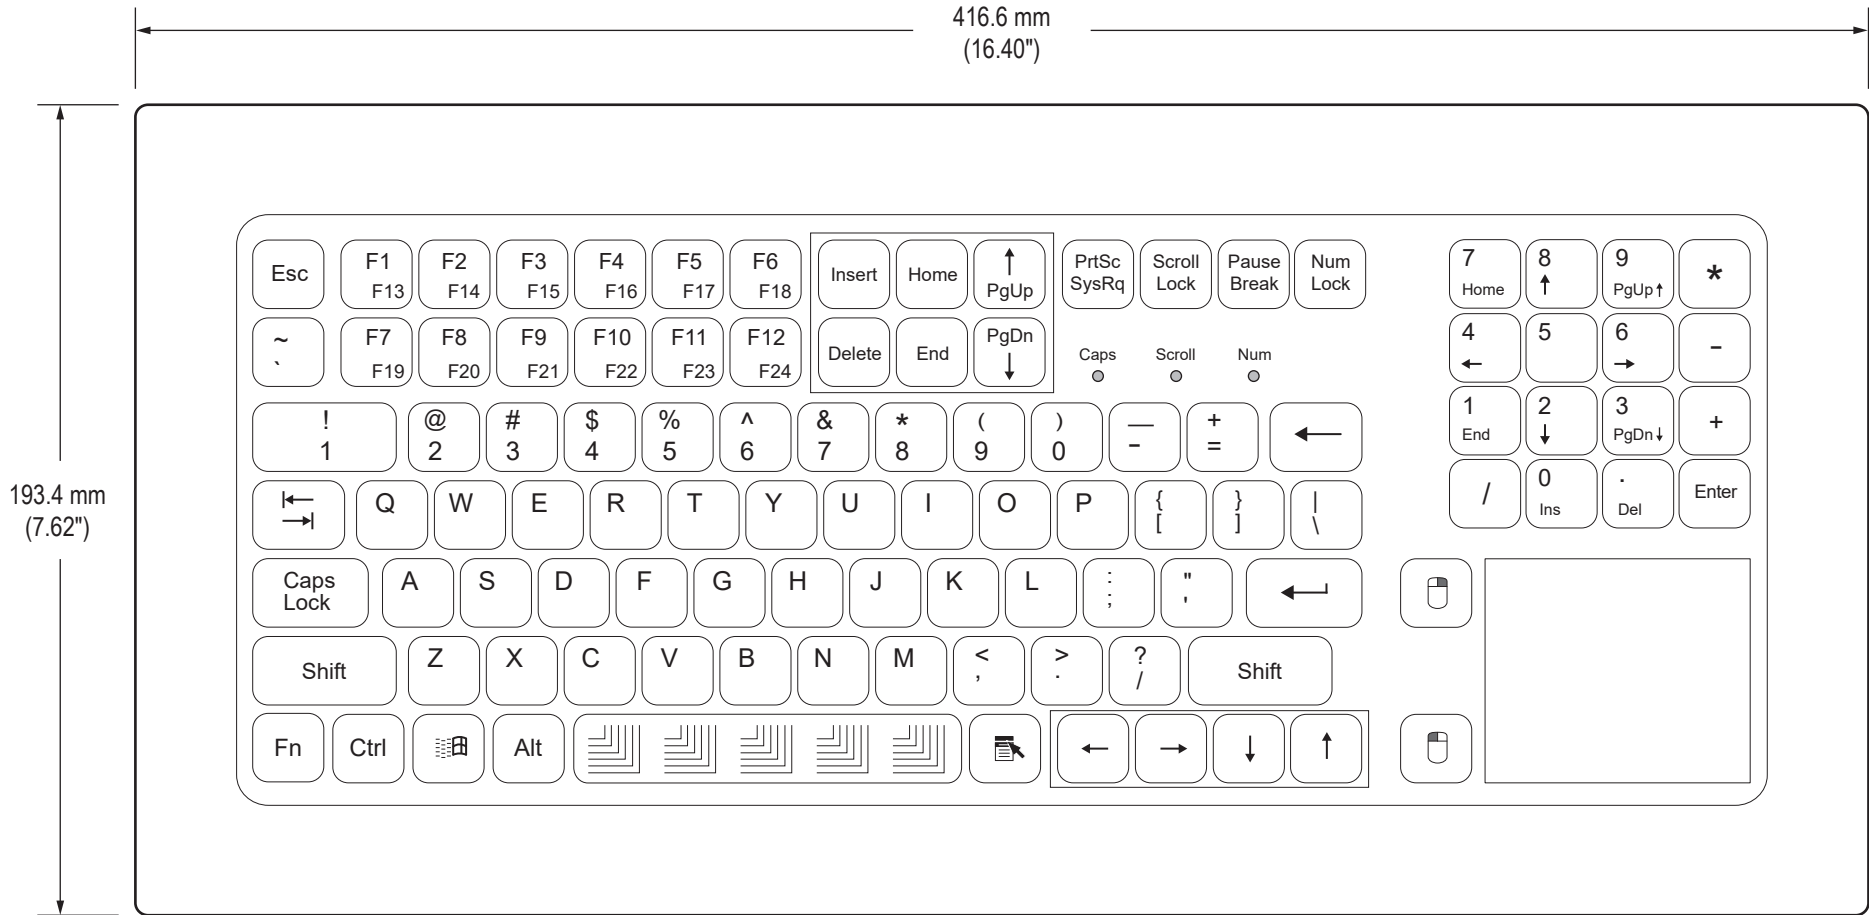

### Top View

(Note: portion joined to monitor not shown)

### Side View

# Detailed Top View Showing Keys (KB-M2-EXT series)

(Note: portion joined to monitor not shown)

Mechanical Drawing – Monitor-Mounted Keyboard

# Detailed Top View Showing Keys (KB-R2-EXT series)

(Note: portion joined to monitor not shown)

Mechanical Drawing – Monitor-Mounted Keyboard