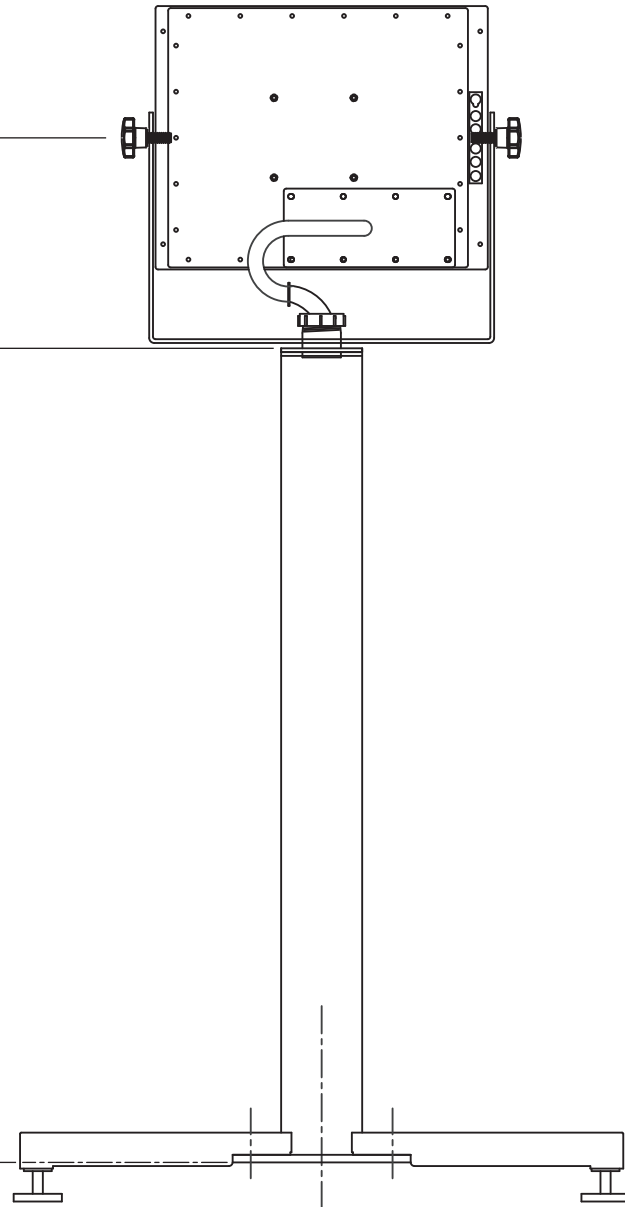

Front View

292 mm (11.5") for YB1517  
 322.6 mm (12.7") for YB19  
 279.4 mm (11.0") for YB19.5  
 309.9 mm (12.2") for YB22  
 309.9 mm (12.2") for YB23.8

1016 mm  
 (40.00")

38 mm to 64 mm (1.5" to 2.5")  
 (Extra height created by feet)

Top View