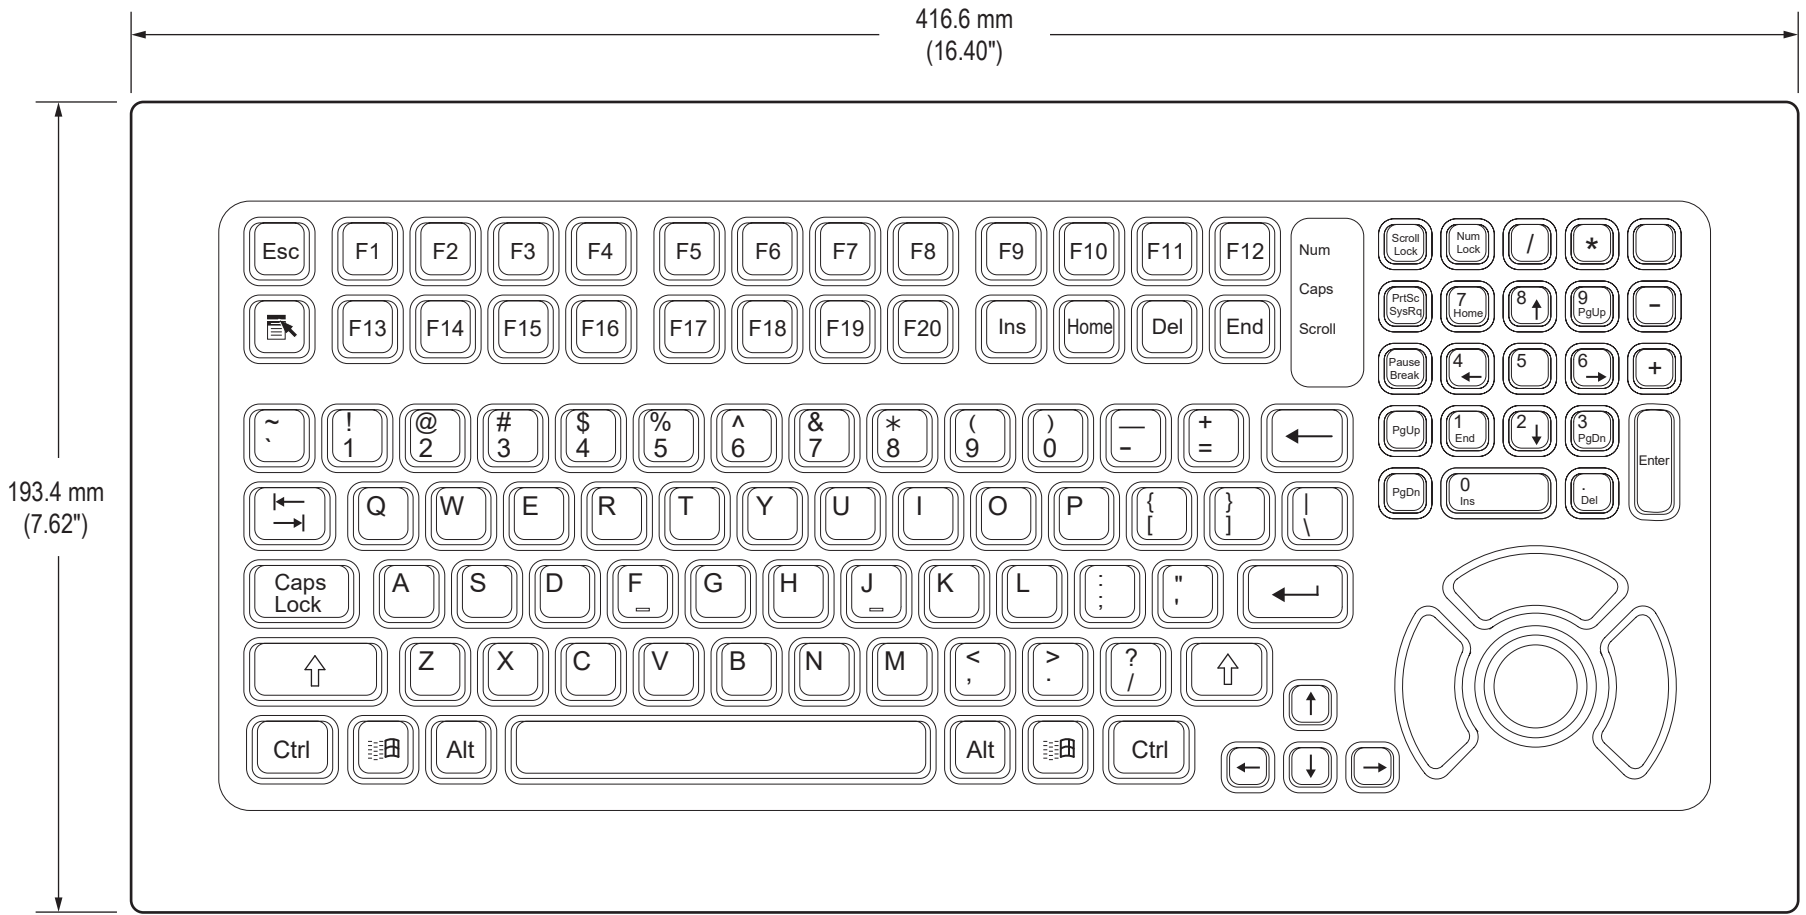

# Detailed Top View Showing Keys (KB-R2-EXT series)

(Note: portion joined to monitor not shown)

Mechanical Drawing – Monitor-Mounted Keyboard