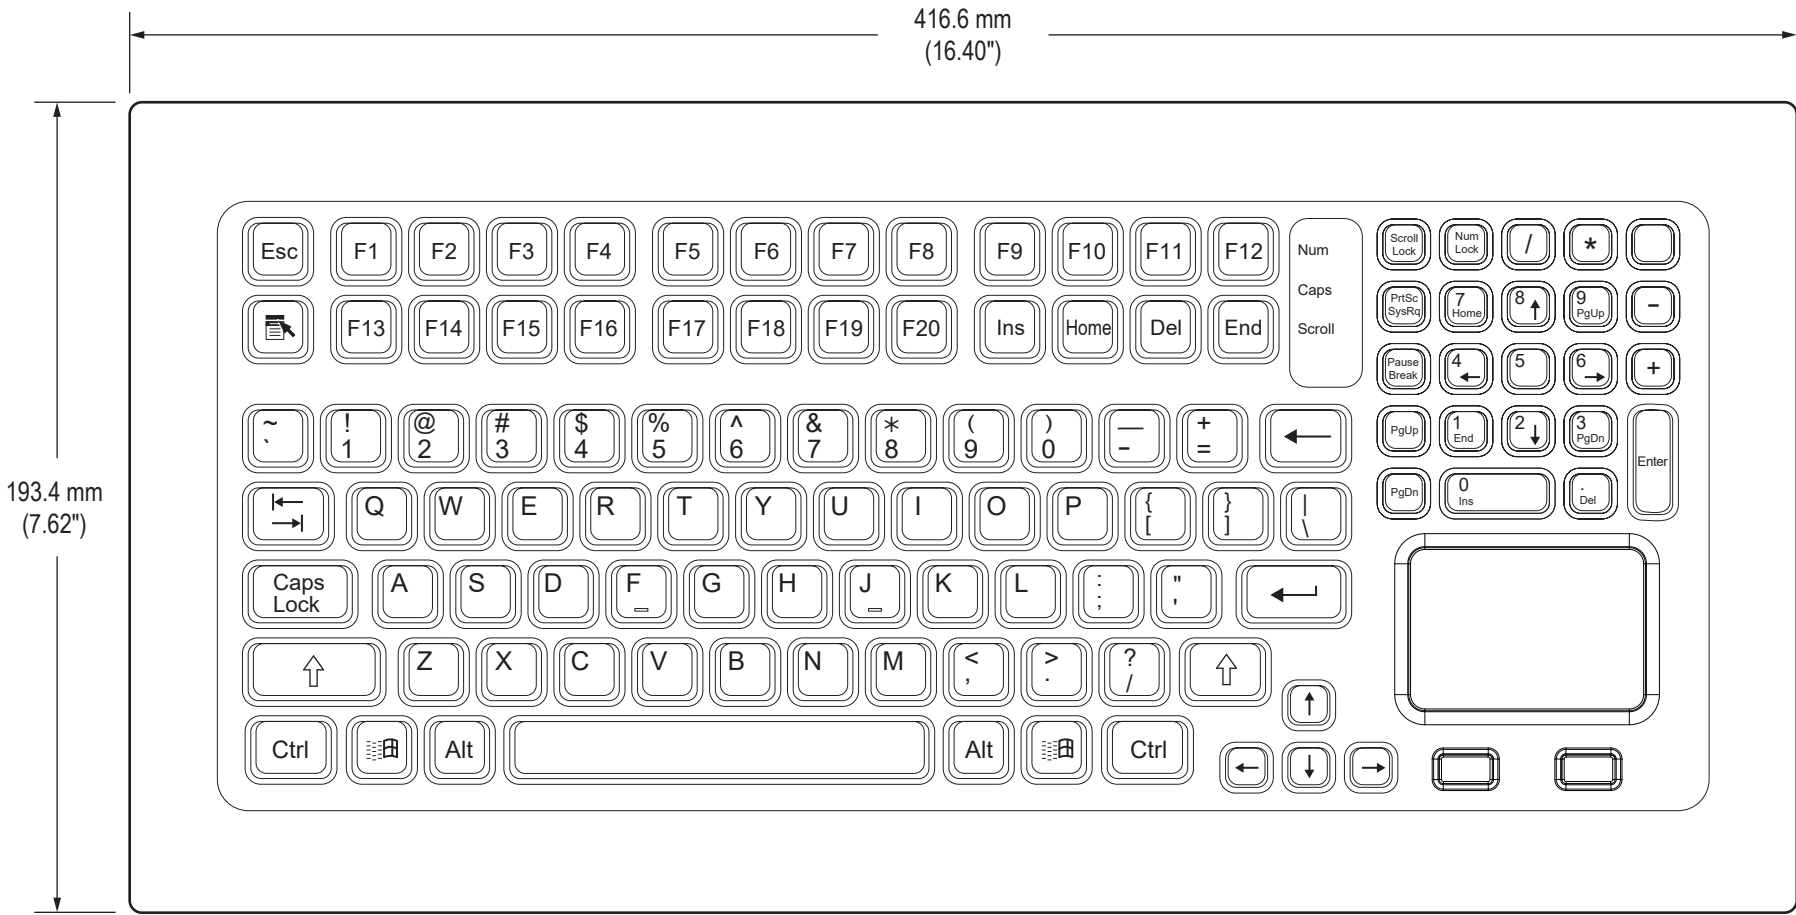

# Detailed Top View Showing Keys (KB-R2-EXT series)

(Note: portion joined to monitor not shown)

Mechanical Drawing – Monitor-Mounted Keyboard

# Detailed Top View Showing Keys (KB-R3-EXT series)

(Note: portion joined to monitor not shown)

Mechanical Drawing – Monitor-Mounted Keyboard