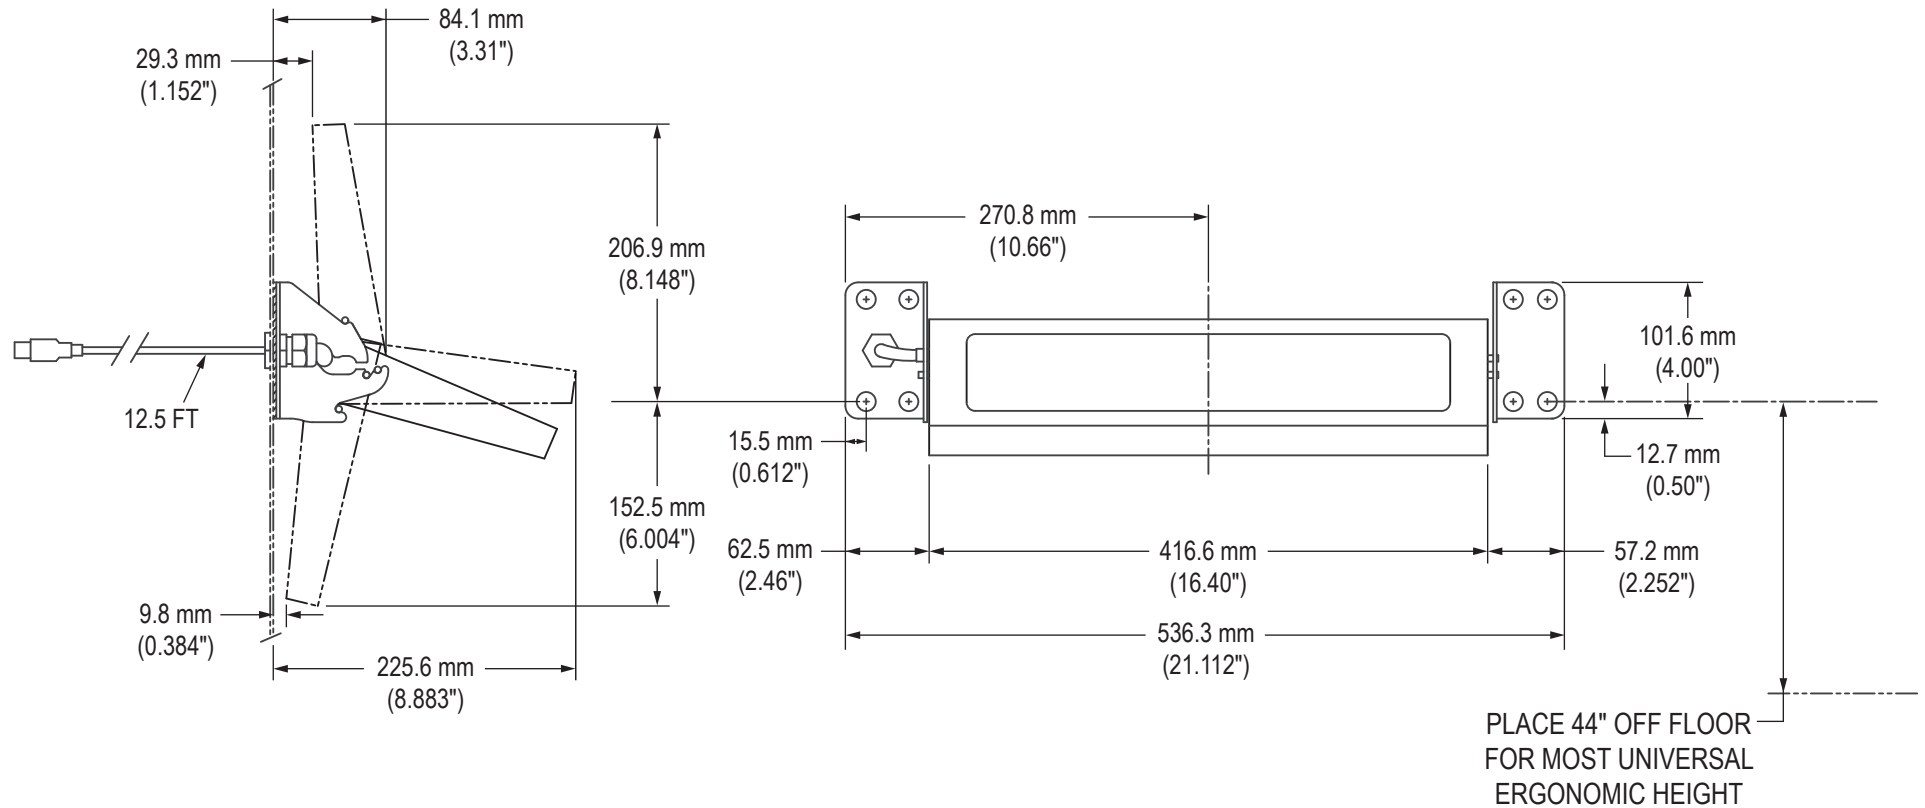

Panel Mounting Pattern

Side View

Front View

PLACE 44" OFF FLOOR
FOR MOST UNIVERSAL
ERGONOMIC HEIGHT

Detailed Top View Showing Keys (KB-R2-WMT series)

Detailed Top View Showing Keys (KB-M2-WMT series)

Detailed Top View Showing Keys (KB-R3-WMT series)