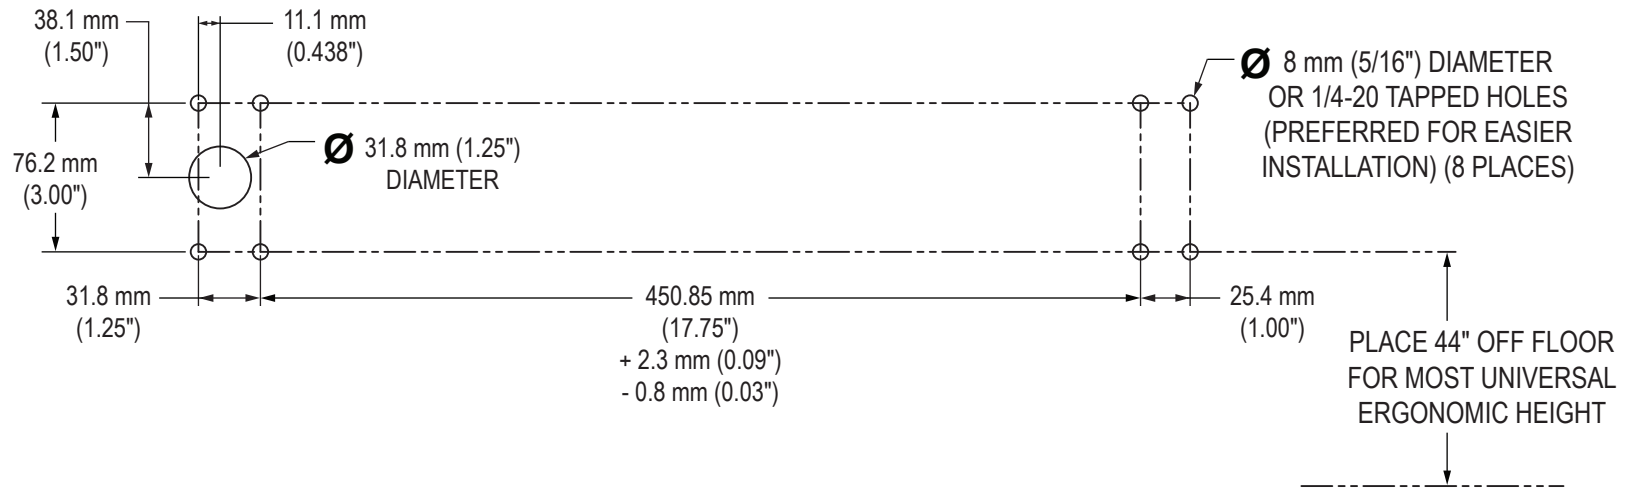

Panel Mounting Pattern

Side View

Front View

PLACE 44" OFF FLOOR
FOR MOST UNIVERSAL
ERGONOMIC HEIGHT

Detailed Top View Showing Keys (KB-R2-WMT series)

Detailed Top View Showing Keys (KB-M2-WMT series)

Detailed Top View Showing Keys (KB-R3-WMT series)