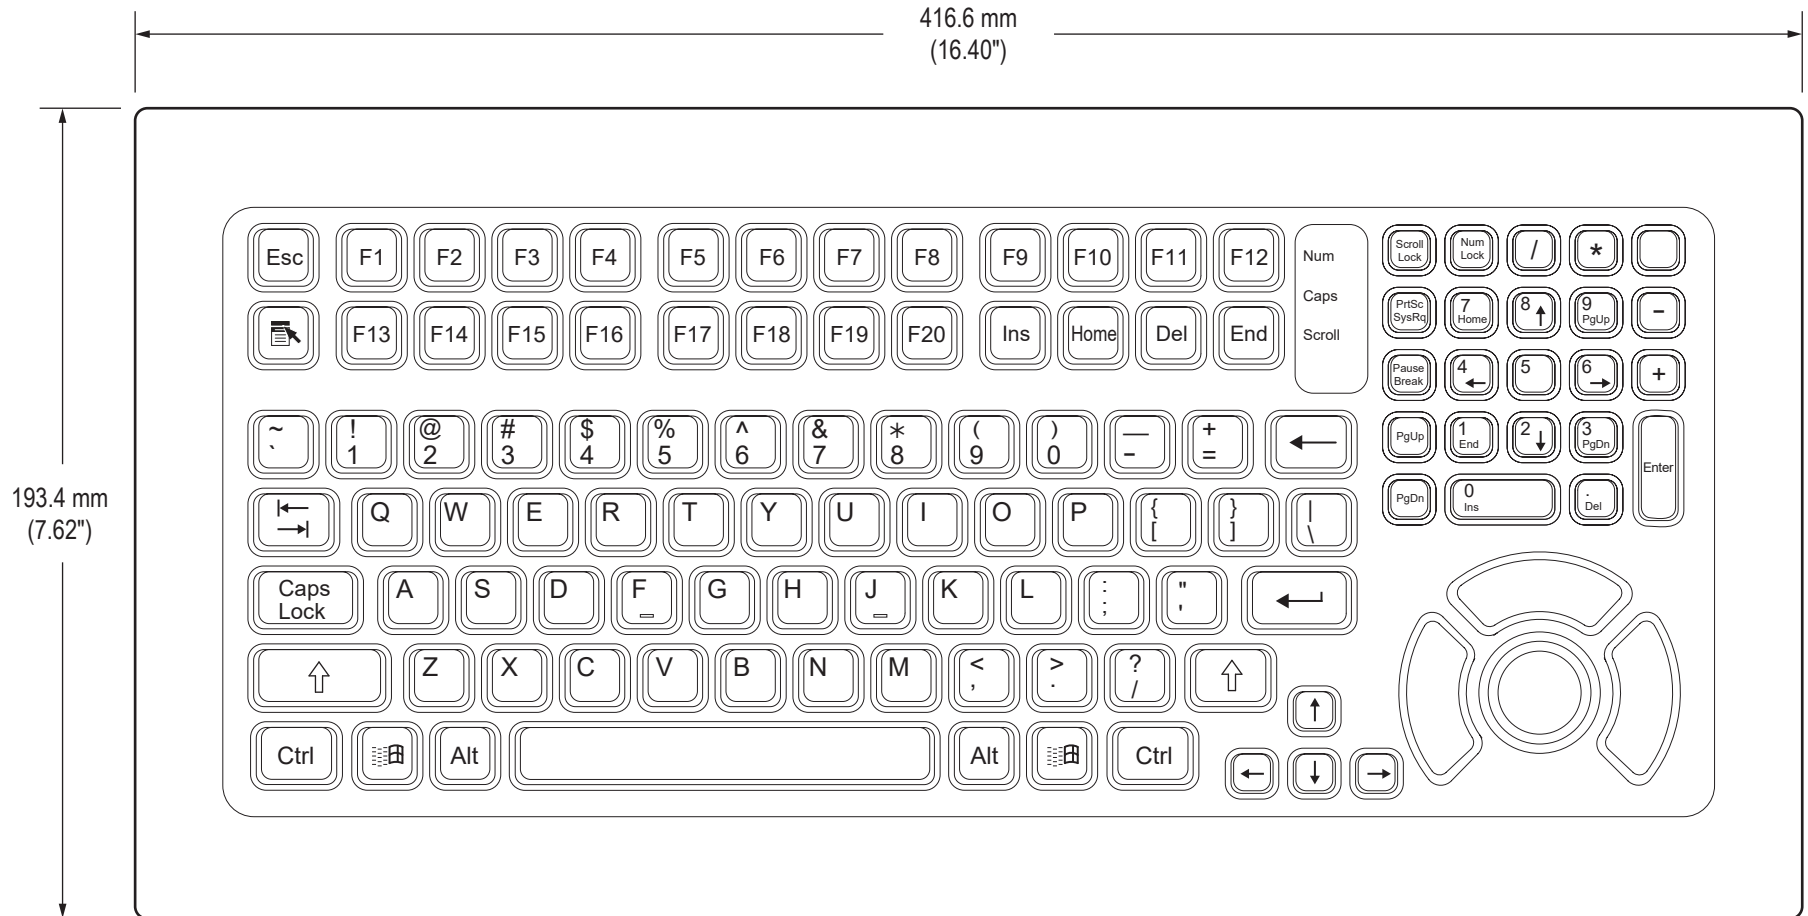

Panel Mounting Pattern

Side View

Front View

PLACE 44" OFF FLOOR
FOR MOST UNIVERSAL
ERGONOMIC HEIGHT

Detailed Top View Showing Keys (KB-R2-WMT series)

Detailed Top View Showing Keys (KB-M2-WMT series)

Detailed Top View Showing Keys (KB-R3-WMT series)